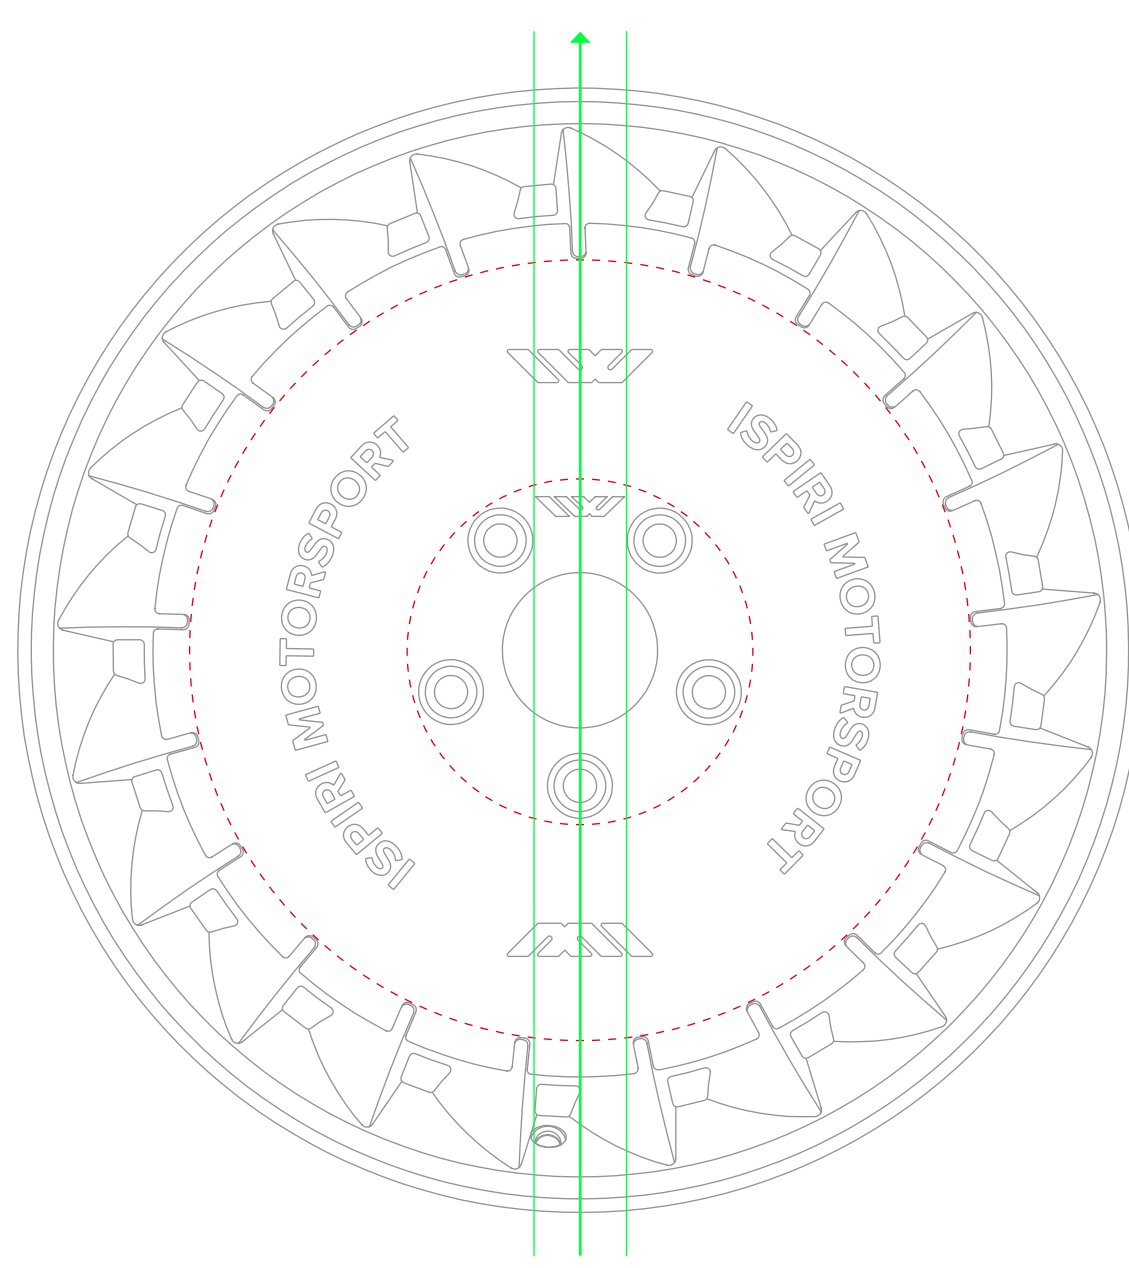

19" CSRDTF - MOTRSPO1T 1 DECAL - SCALE 1:1

Available to buy from Ispiri, cut from sign vinyl for extra durability. Alternatively take this template to a vehicle wrapping specialist to create your own. Ispiri accept no responsibility for decals produced by a 3rd party.

DECAL TEMPLATE

For ease of application cut decal backing paper to create a ring shaped template [marked by dotted lines above].

ACTUAL PRINT SIZE

Do not alter decal graphic in any way!

DECAL POSITION

Match decal positioning to reference below. Use the IW logo embossed on the wheel as a vertical guide.

CORRECT DECAL POSITION

COLOUR OPTIONS

Below are vinyl colour combinations we prefer, use these as a guide or create your own.

VINTAGE GOLD VINYL COLOURS

Matt Gold vinyl

Matt White vinyl

Matt Silver vinyl

CARBON GRAPHITE VINYL COLOURS