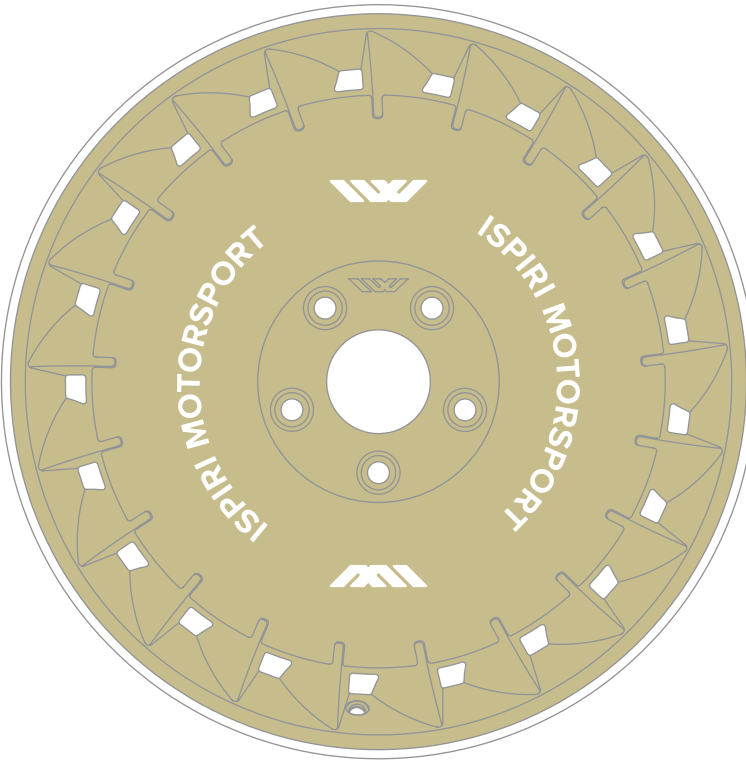

19" CSRDTF - MOTRSPO1T 1 DECAL - SCALE 1:1

Available to buy from Ispiri, cut from sign vinyl for extra durability. Alternatively take this template to a vehicle wrapping specialist to create your own. Ispiri accept no responsibility for decals produced by a 3rd party.

DECAL TEMPLATE

For ease of application cut decal backing paper to create a ring shaped template [marked by dotted lines above].

ACTUAL PRINT SIZE

Do not alter decal graphic in any way!

DECAL POSITION

Match decal positioning to reference below. Use the IW logo embossed on the wheel as a vertical guide.

CORRECT DECAL POSITION

COLOUR OPTIONS

Below are vinyl colour combinations we prefer, use these as a guide or create your own.

VINTAGE GOLD VINYL COLOURS

Matt Gold vinyl

Matt White vinyl

Matt Silver vinyl

CARBON GRAPHITE VINYL COLOURS