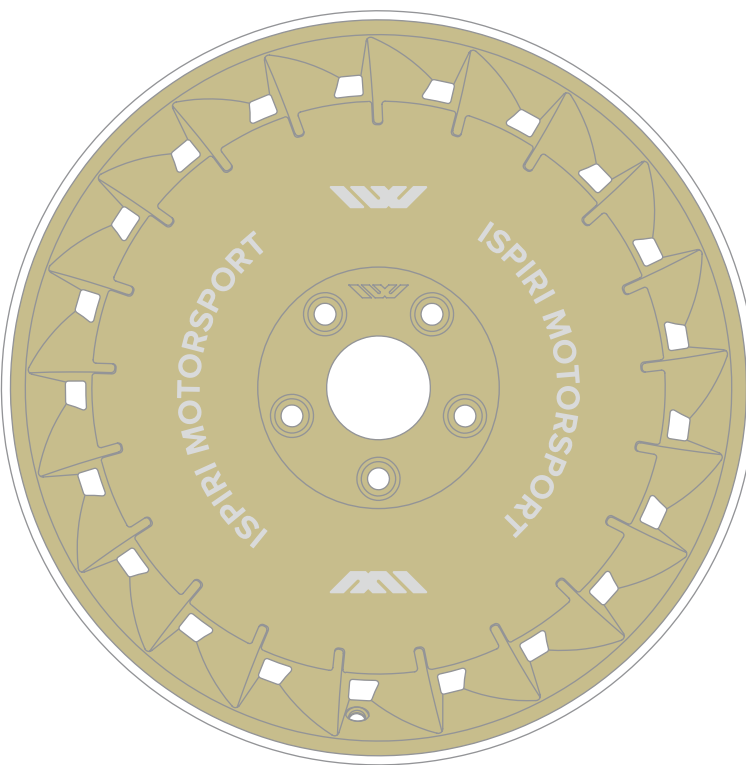

19" CSRDTF - MOTRSPO1T 1 DECAL - SCALE 1:1

Available to buy from Ispiri, cut from sign vinyl for extra durability. Alternatively take this template to a vehicle wrapping specialist to create your own. Ispiri accept no responsibility for decals produced by a 3rd party.

DECAL TEMPLATE

For ease of application cut decal backing paper to create a ring shaped template [marked by dotted lines above].

ACTUAL PRINT SIZE

Do not alter decal graphic in any way!

DECAL POSITION

Match decal positioning to reference below. Use the IW logo embossed on the wheel as a vertical guide.

CORRECT DECAL POSITION

COLOUR OPTIONS

Below are vinyl colour combinations we prefer, use these as a guide or create your own.

VINTAGE GOLD VINYL COLOURS

Matt Gold vinyl

Matt White vinyl

Matt Silver vinyl

CARBON GRAPHITE VINYL COLOURS