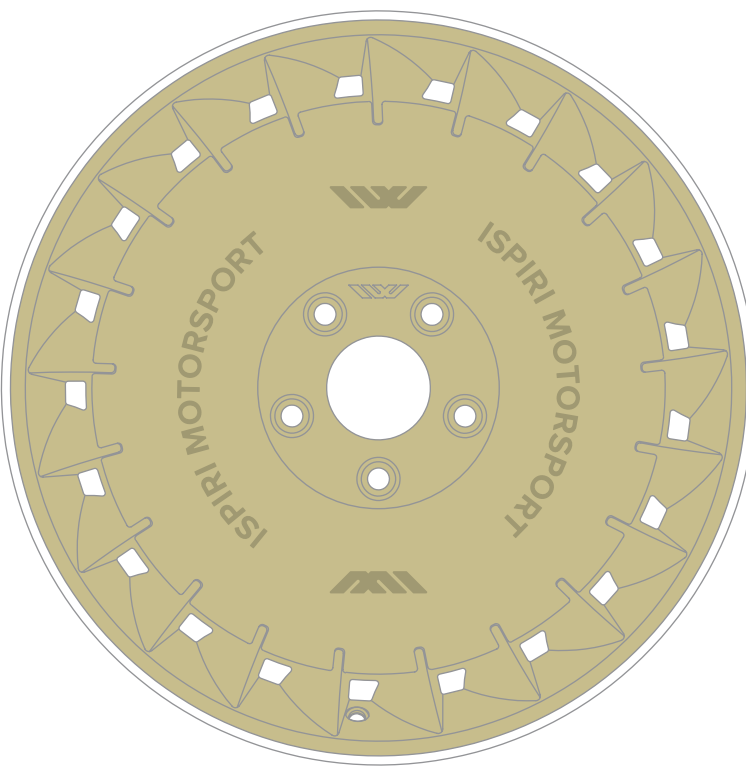

19" CSRDTF - MOTRSPO1T 1 DECAL - SCALE 1:1

Available to buy from Ispiri, cut from sign vinyl for extra durability. Alternatively take this template to a vehicle wrapping specialist to create your own. Ispiri accept no responsibility for decals produced by a 3rd party.

DECAL TEMPLATE

For ease of application cut decal backing paper to create a ring shaped template [marked by dotted lines above].

ACTUAL PRINT SIZE

Do not alter decal graphic in any way!

DECAL POSITION

Match decal positioning to reference below. Use the IW logo embossed on the wheel as a vertical guide.

CORRECT DECAL POSITION

COLOUR OPTIONS

Below are vinyl colour combinations we prefer, use these as a guide or create your own.

VINTAGE GOLD VINYL COLOURS

Matt Gold vinyl

Matt White vinyl

Matt Silver vinyl

CARBON GRAPHITE VINYL COLOURS