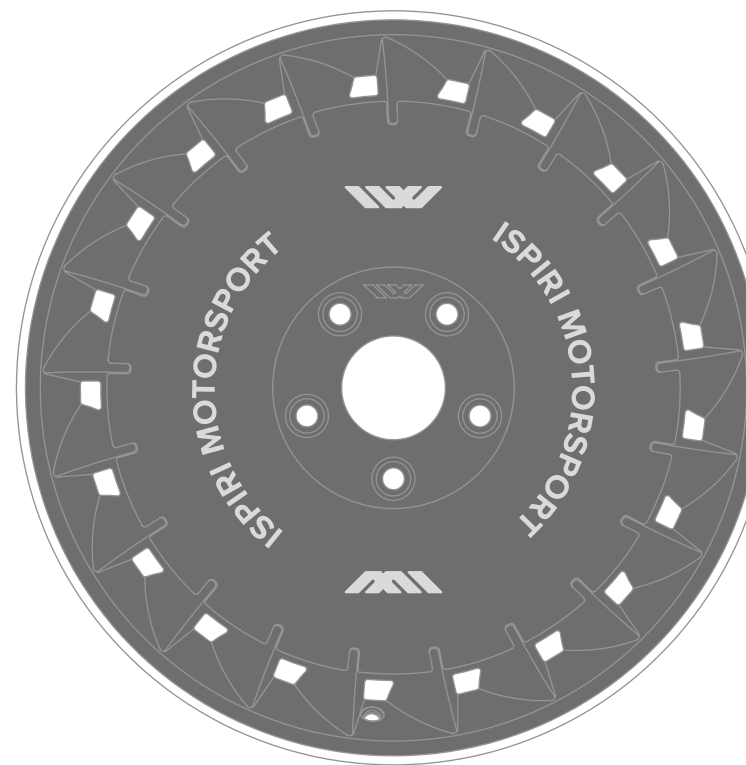

FURTHER CONSIDERATIONS

- Use sign vinyl for extra durability.
- Use a vehicle wrapping specialist to produce and install.
- Fit decals prior to wheels being mounted.