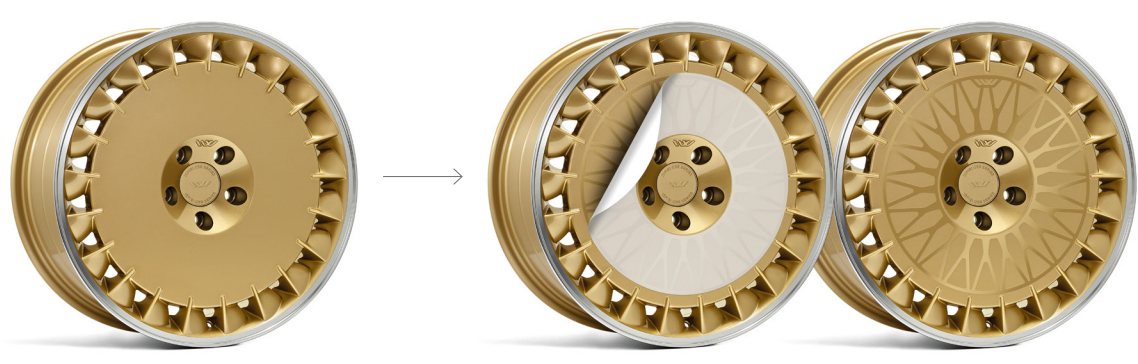

19" CSRDTF - MOTRSPO1T 1 DECAL - SCALE 1:1

Available to buy from Ispiri, cut from sign vinyl for extra durability. Alternatively take this template to a vehicle wrapping specialist to create your own. Ispiri accept no responsibility for decals produced by a 3rd party.

DECAL TEMPLATE

For ease of application cut decal backing paper to create a ring shaped template [marked by dotted lines above].

ACTUAL PRINT SIZE

Do not alter decal graphic in any way!

DECAL POSITION

Match decal positioning to reference below. Use the IW logo embossed on the wheel as a vertical guide.

CORRECT DECAL POSITION

COLOUR OPTIONS

Below are vinyl colour combinations we prefer, use these as a guide or create your own.

VINTAGE GOLD VINYL COLOURS

Matt Gold vinyl

Matt White vinyl

Matt Silver vinyl

CARBON GRAPHITE VINYL COLOURS