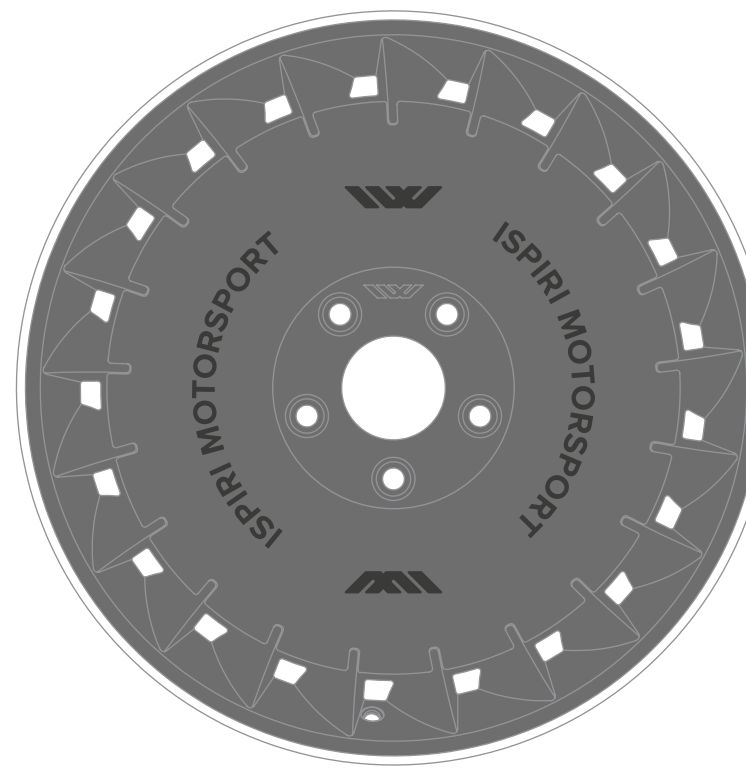

CARBON GRAPHITE VINYL COLOURS

Matt Black vinyl

Matt White vinyl