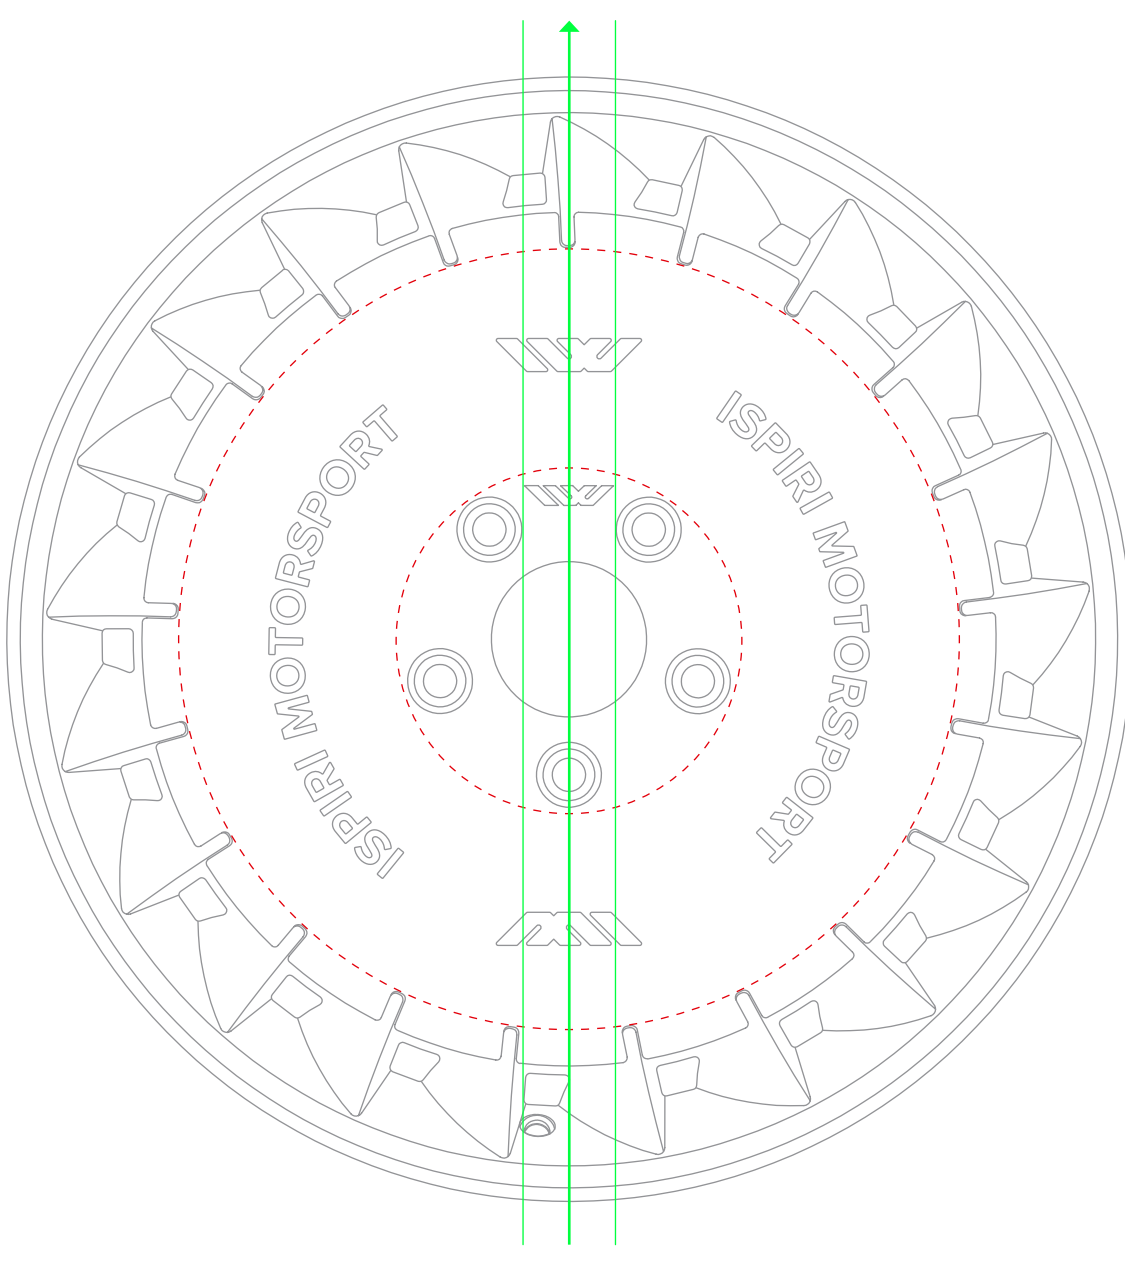

18" CSRDTF - MOTRSPO1T 1 DECAL - SCALE 1:1

Available to buy from Ispiri, cut from sign vinyl for extra durability. Alternatively take this template to a vehicle wrapping specialist to create your own. Ispiri accept no responsibility for decals produced by a 3rd party.

DECAL TEMPLATE
For ease of application cut decal backing paper to create a ring shaped template [marked by dotted lines above].

ACTUAL PRINT SIZE
Do not alter decal graphic in any way!

DECAL POSITION

Match decal positioning to reference below. Use the IW logo embossed on the wheel as a vertical guide.