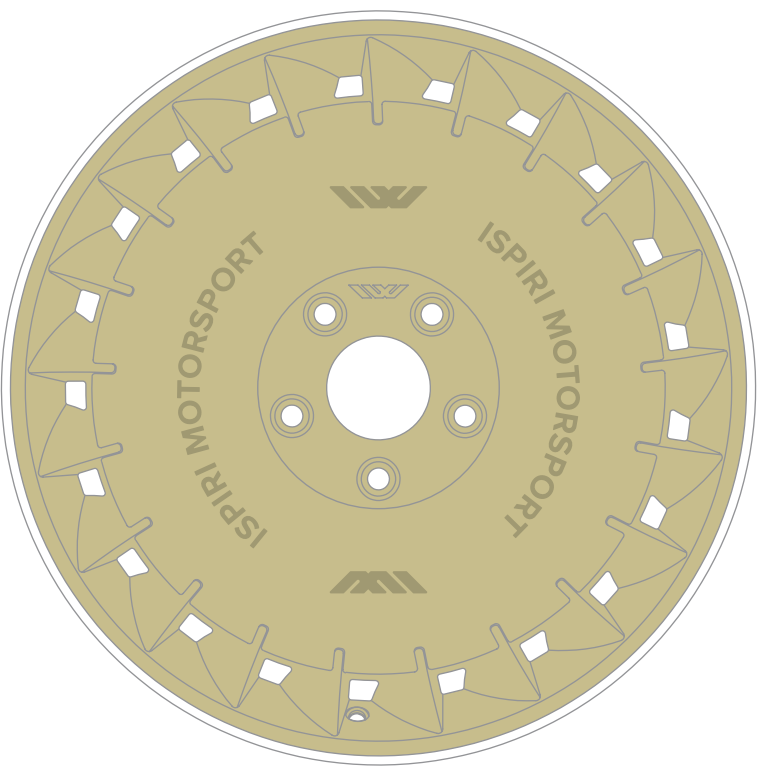

VINTAGE GOLD VINYL COLOURS

Matt Gold vinyl