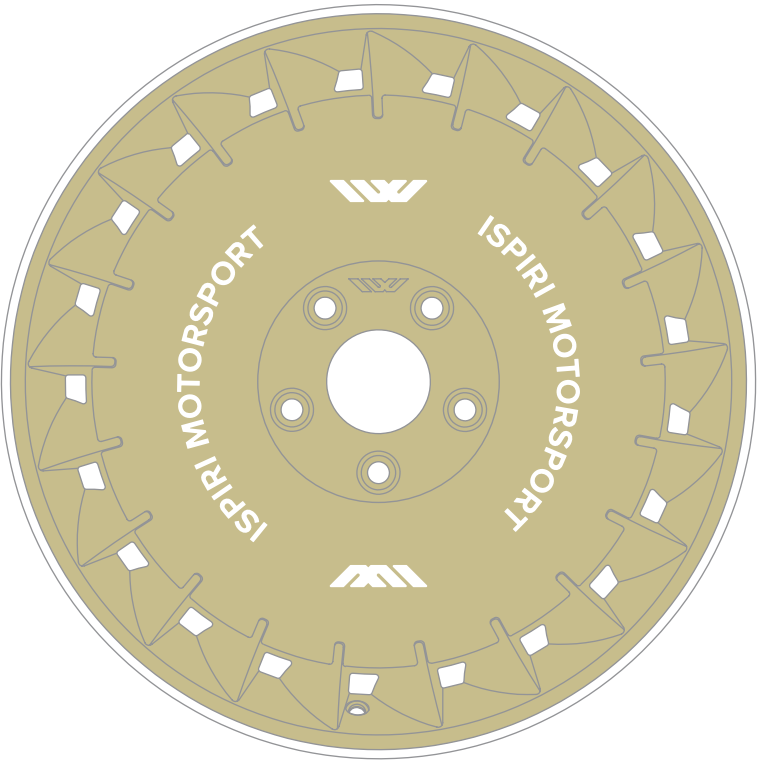

Matt White vinyl