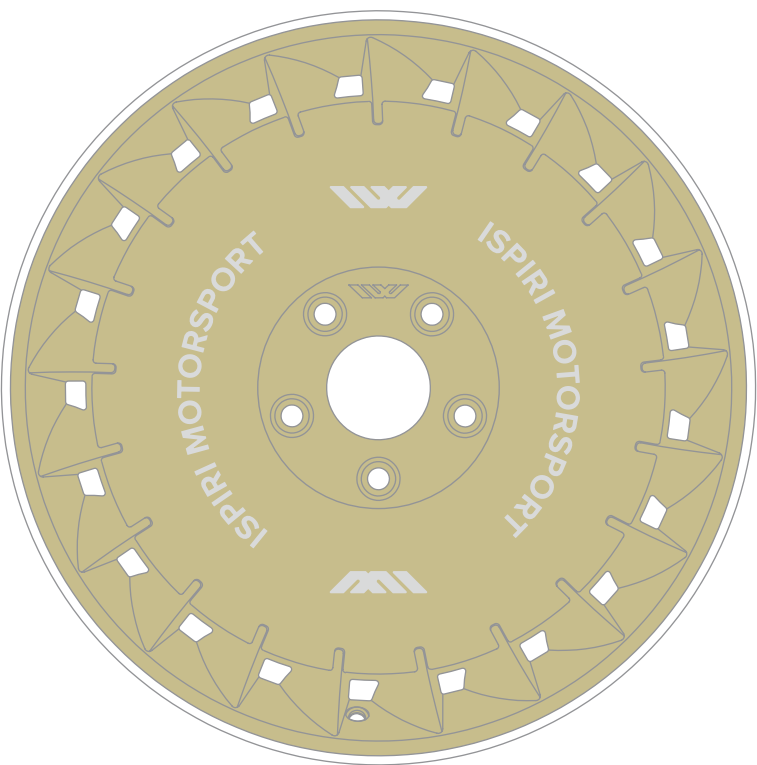

18" CSRDTF - MOTRSPO1T 1 DECAL - SCALE 1:1

Available to buy from Ispiri, cut from sign vinyl for extra durability. Alternatively take this template to a vehicle wrapping specialist to create your own. Ispiri accept no responsibility for decals produced by a 3rd party.

DECAL TEMPLATE
For ease of application cut decal backing paper to create a ring shaped template [marked by dotted lines above].

ACTUAL PRINT SIZE
Do not alter decal graphic in any way!

DECAL POSITION

Match decal positioning to reference below. Use the IW logo embossed on the wheel as a vertical guide.

CORRECT DECAL POSITION

COLOUR OPTIONS

Below are vinyl colour combinations we prefer, use these as a guide or create your own.

VINTAGE GOLD VINYL COLOURS

Matt Gold vinyl

Matt White vinyl

Matt Silver vinyl

CARBON GRAPHITE VINYL COLOURS