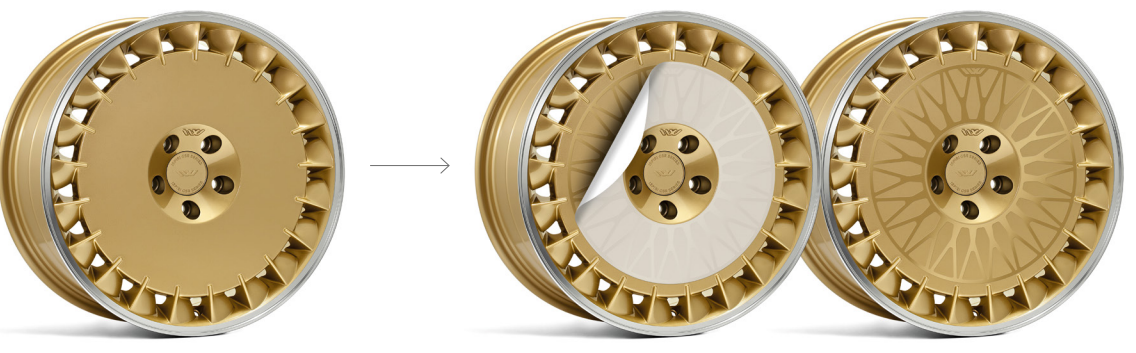

18" CSRDTF - MOTRSPO1T 1 DECAL - SCALE 1:1

Available to buy from Ispiri, cut from sign vinyl for extra durability. Alternatively take this template to a vehicle wrapping specialist to create your own. Ispiri accept no responsibility for decals produced by a 3rd party.

DECAL TEMPLATE
For ease of application cut decal backing paper to create a ring shaped template [marked by dotted lines above].

ACTUAL PRINT SIZE
Do not alter decal graphic in any way!

DECAL POSITION

Match decal positioning to reference below. Use the IW logo embossed on the wheel as a vertical guide.

CORRECT DECAL POSITION

COLOUR OPTIONS

Below are vinyl colour combinations we prefer, use these as a guide or create your own.

VINTAGE GOLD VINYL COLOURS

Matt Gold vinyl

Matt White vinyl

Matt Silver vinyl

CARBON GRAPHITE VINYL COLOURS